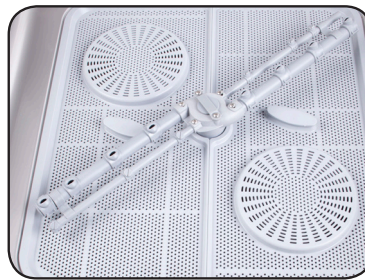

Model:
T1115

Dishwasher Hood Type
500mm basket

General Information

The Prodis T1115 500mm dishwasher with automatic rinseaid and detergent injectors, fixed wash and rinse thermostats, and a selectable 90 or 120 second wash cycle.

Key Features

- 500mm basket size
- Large 450mm internal clearance
- Single phase operation
- Auto start as standard
- 90 or 120 second wash cycles
- Automatic rinseaid pump
- Automatic detergent pump
- Powerful 470w wash pump
- Primary wash pump filter
- Secondary tank filters
- 15 litre wash tank capacity

Construction

- Stainless steel exterior
- Stainless steel interior

Available Options

- Manual water softener
- Automatic water softener
- Drain pump
- WRAS approved air break tank
- Double skinned hood
- Rinse boost pump
- Three phase operation

Technical Details

T 1115

Dimensions (w,d,h mm)	724 x 818 x 2010mm
Internal Clearance / Maximum Load Height	450mm
Stainless Steel Support Rack	Free Frame
Cycle Programs	90"/120"
Auto Start	Yes
Continuous Wash	No
Timed Peristaltic Rinseaid Pump	Yes
Timed Peristaltic Detergent Pump	Yes
Wash Arms	Parallel Composite
Primary Wash Pump Filter	Yes
Secondary Tank Filters	Yes
Wash Tank Capacity	15 Litres
Rinse Tank Capacity	6 Litres
Wash Pump Power	470w
Wash Tank Power	2100w
Rinse Tank Power	5000w
Total Power Consumption	5600w
Standard Power Supply	230V N+T 50hz
Alternative Power Supply	400V 3N+T 50hz