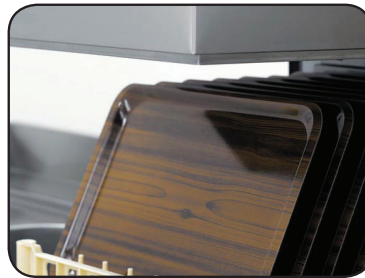

Model:
T1115

Dishwasher Hood Type
500mm basket

General Information

The Prodis T1115 500mm dishwasher with automatic rinseaid and detergent injectors, fixed wash and rinse thermostats, and a selectable 90 or 120 second wash cycle.