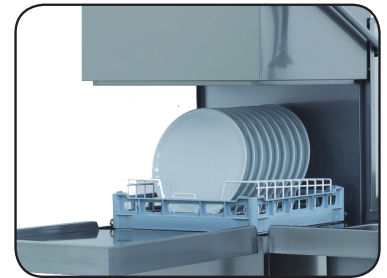

Model:
T1115

Dishwasher Hood Type
500mm basket

General Information

The Prodis T1115 500mm dishwasher with automatic rinseaid and detergent injectors, fixed wash and rinse thermostats, and a selectable 90 or 120 second wash cycle.