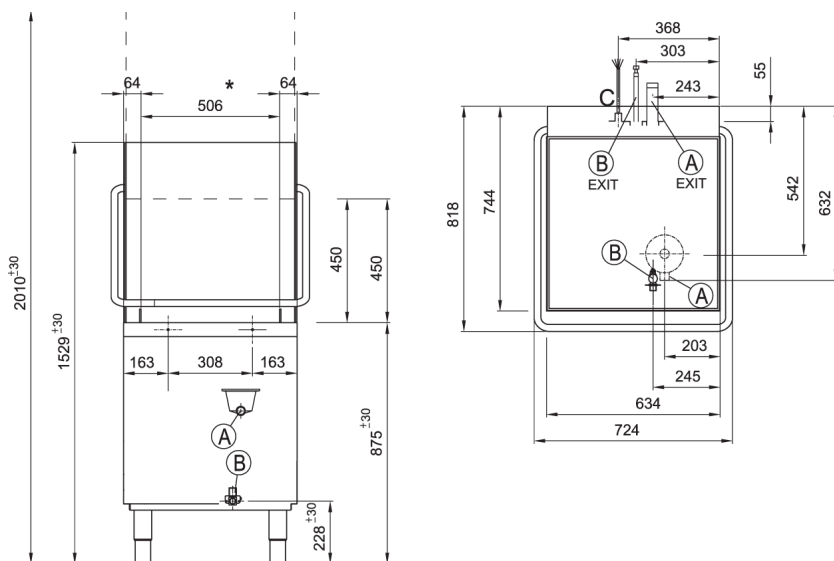

Technical Details

T 1115

Dimensions (w,d,h mm)	724 x 818 x 2010mm
Internal Clearance / Maximum Load Height	450mm
Stainless Steel Support Rack	Free Frame
Cycle Programs	90"/120"
Auto Start	Yes
Continuous Wash	No
Timed Peristaltic Rinseaid Pump	Yes
Timed Peristaltic Detergent Pump	Yes
Wash Arms	Parallel Composite
Primary Wash Pump Filter	Yes
Secondary Tank Filters	Yes
Wash Tank Capacity	15 Litres
Rinse Tank Capacity	6 Litres
Wash Pump Power	470w
Wash Tank Power	2100w
Rinse Tank Power	5000w
Total Power Consumption	5600w
Standard Power Supply	230V N+T 50hz
Alternative Power Supply	400V 3N+T 50hz

Control	Electronic
Tank / Boiler Temperature Display	Yes
ECO Mode	Yes
Self Diagnostic Mode	Yes

Options

Drain Pump	Optional
Air Break Tank	Optional
Built In Water Softener	Optional*
Double Skinned Hood	Optional
Heat Recovery System	No

*Requires air break tank

Prodis

Approvals

Available At

Document #