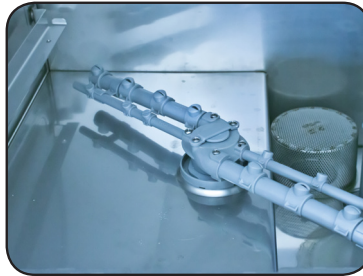

### General Information

The Prodis E35 350mm basket gravity drain glasswasher with automatic rinseaid and detergent injectors, adjustable wash and rinse thermostats and a 2 minute wash cycle.

### Available Options

- WRAS approved double check valve
- 2 minute wash cycle
- 13amp for easy installation
- Timed rinseaid pump
- Timed detergent pump
- Wash and rinse tank elements
- Adjustable wash tank thermostat
- Adjustable rinse tank thermostat
- Compact design
- Simple operation
- Adjustable feet
- Stainless steel wash pump filter

- Stainless steel exterior
- Stainless steel interior
- Double skinned door

- Manual water softener
- Rinse boost pump
- Multifit stand

## Technical Data

Model	E35
External Dimensions	Width = 400 Depth = 470 Height = 615
Wash Cycle	2 minute
Basket size	350 x 350mm
Internal clearance / Maximum loading height	220mm
Automatic rinseaid injector	✓
Automatic detergent injector	✓
Wash tank temperature	55°c adjustable
Rinse tank temperature	80°c adjustable
Rinse tank heating element	2500w
Wash tank heating element	500w
Total power supply	2850w
Wash pump capacity	120 litres per minute
Wash tank capacity	7.5 litres
Rinse tank capacity	3 litres
Water inlet	3/4 BSP
Drain outlet	28mm
Drain system	Gravity
Weight	30kg