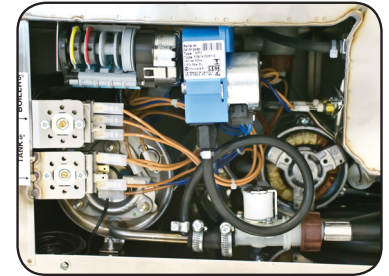

### General Information

The Prodis E35 350mm basket gravity drain glasswasher with automatic rinseaid and detergent injectors, adjustable wash and rinse thermostats and a 2 minute wash cycle.

### Available Options

- WRAS approved double check valve
- 2 minute wash cycle
- 13amp for easy installation
- Timed rinseaid pump
- Timed detergent pump
- Wash and rinse tank elements
- Adjustable wash tank thermostat
- Adjustable rinse tank thermostat
- Compact design
- Simple operation
- Adjustable feet
- Stainless steel wash pump filter

## Technical Data

Model	E35
External Dimensions	Width = 400 Depth = 470 Height = 615
Wash Cycle	2 minute
Basket size	350 x 350mm
Internal clearance / Maximum loading height	220mm
Automatic rinseaid injector	✓
Automatic detergent injector	✓
Wash tank temperature	55°c adjustable
Rinse tank temperature	80°c adjustable
Rinse tank heating element	2500w
Wash tank heating element	500w
Total power supply	2850w
Wash pump capacity	120 litres per minute
Wash tank capacity	7.5 litres
Rinse tank capacity	3 litres
Water inlet	3/4 BSP
Drain outlet	28mm
Drain system	Gravity
Weight	30kg