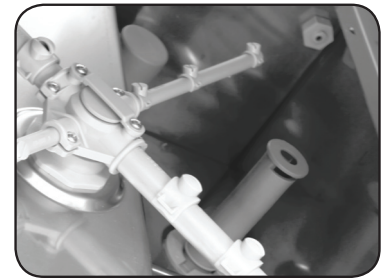

### General Information

The Prodis JET35P 350mm basket automatic drain pump glasswasher with automatic rinseaid and detergent injectors, fixed wash and rinse thermostats and a 2 minute wash cycle.

### Key Features

- 2 minute wash cycle
- 13amp for easy installation
- Timed rinseaid pump
- Timed detergent pump
- Wash and rinse tank elements
- 60°C fixed wash tank thermostat
- 80°C fixed rinse tank thermostat
- Compact design
- Simple operation
- Adjustable feet
- Stainless steel wash pump filter