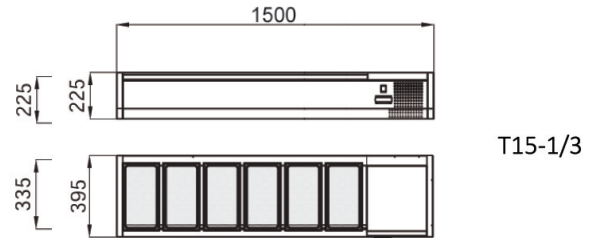

Technical Drawings

Key Features

- Stainless steel interior & exterior
- Available with glass top or stainless steel lid
- Digital temperature controller
- Manual defrost
- Digital temperature display

Construction

- Stainless steel exterior
- Stainless steel interior

Available Options