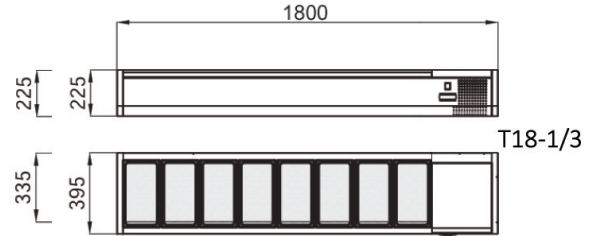

Technical Drawings

Key Features

- Stainless steel interior & exterior
- Available with glass top or stainless steel lid
- Digital temperature controller
- Manual defrost
- Digital temperature display

Construction

- Stainless steel exterior
- Stainless steel interior

Available Options