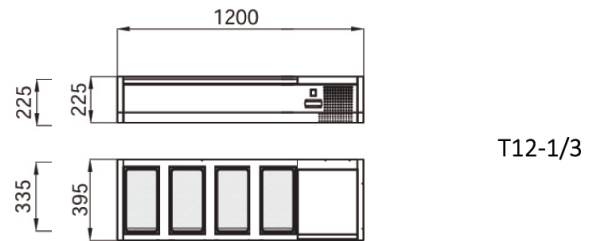

Technical Drawings

Key Features

- Stainless steel interior & exterior
- Available with glass top or stainless steel lid
- Digital temperature controller
- Manual defrost
- Digital temperature display

Construction

- Stainless steel exterior
- Stainless steel interior

Available Options