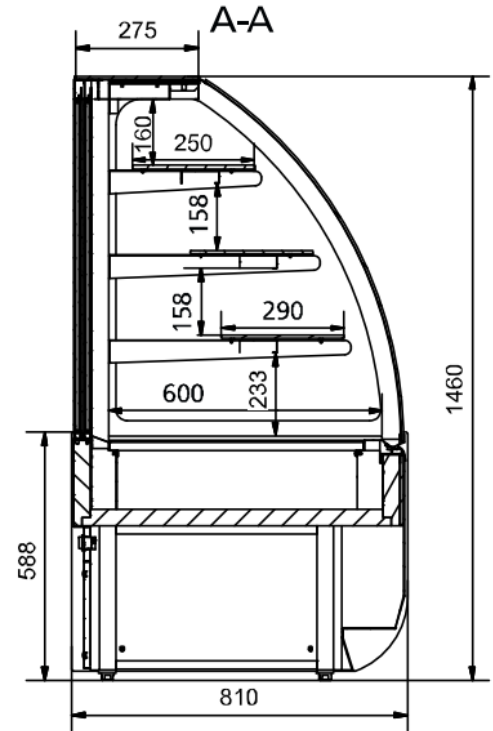

Model:
CAL10AO

Coldkit Calabria CAL10AO
 1 Metre, Curved Glass, Ambient Grab & Go Patisserie Counter

Technical Drawing

Key Features

- 4 display levels
- Stainless steel base
- Fully lit interior

Construction

- Double glazed side glass
- White / stone grey finish

Available Options

- Custom colour front panels
- Wood effect front panels
- LED lighting
- Castors

Technical Data

Model	CAL10AO
Display Area	1.5m ²
External Dimensions	Width = 1000 Depth = 810 Height = 1375
Interior Finish	White
Exterior Finish	Grey / White
Internal Lighting	✓
Internal Lighting Type	Fluorescent
Light switch	✓
Light switch position	Externally mounted
Temperature control	N/A
Temperature control position	N/A
Temperature range	N/A
Refrigerant	N/A