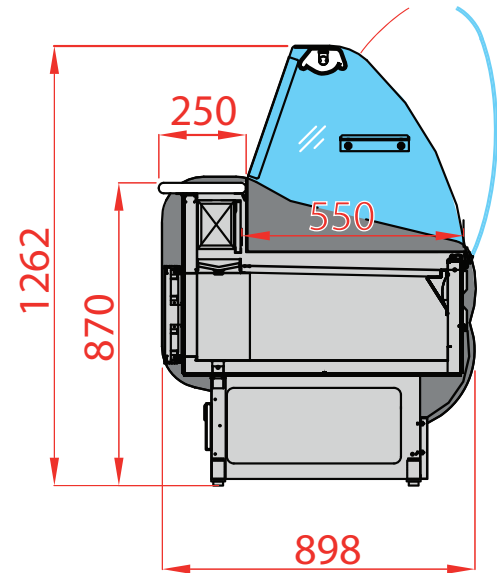

Model: M300 Prodis Milano M300
 3.0 Metre, Curved Glass, Serve Over Counter

Technical Drawing

Key Features

Construction

Available Options

- +1°C to +7°C temperature range
- Digital temperature control
- Refrigerated under storage
- Ambient intermediate shelf
- Digital temperature control
- Digital temperature display
- Illuminated display deck
- 550mm deep deck
- Semi ventilated counter
- R404a refrigerant

- Painted steel construction
- Curved glass design

Technical Data

Model	M300
Capacity	498 Litres
Display Area	1.66m ²
External Dimensions	Width = 2960 Depth = 898 Height = 1262
Interior Finish	White
Exterior Finish	Grey / White
Rear Storage Doors	3
Internal Lighting	✓
Internal Lighting Type	Flourescent
Light switch	✓
Light switch position	Externally mounted
Temperature control	Digital
Temperature control position	External
Temperature range	+1° to +7°c
Refrigerant	R404a