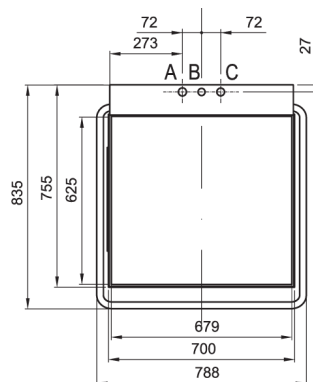

Technical Details

T 1515

Dimensions (w,d,h mm)	788 x 835 x 2080mm
Internal Clearance / Maximum Load Height	465mm
Stainless Steel Support Rack	Hinged
Cycle Programs	60"/120"/180"
Auto Start	Yes
Continuous Wash	Yes
Timed Peristaltic Rinseaid Pump	Yes
Timed Peristaltic Detergent Pump	Yes
Wash Arms	Parallel Stainless Steel
Primary Wash Pump Filter	Yes
Secondary Tank Filters	Yes
Wash Tank Capacity	30 Litres
Rinse Tank Capacity	6 Litres
Wash Pump Power	1500w
Wash Tank Power	2500w
Rinse Tank Power	8000w
Total Power Consumption	9500w
Standard Power Supply	400V 3N+T 50hz
Alternative Power Supply	No

Control	Electronic
Tank / Boiler Temperature Display	Yes
ECO Mode	Yes
Self Diagnostic Mode	Yes

Options

Drain Pump	Optional
Air Break Tank	Optional
Built In Water Softener	Optional*
Double Skinned Hood	Optional
Heat Recovery System	Optional

*Requires Air Break Tank

Prodis

Approvals

Available At

Document #