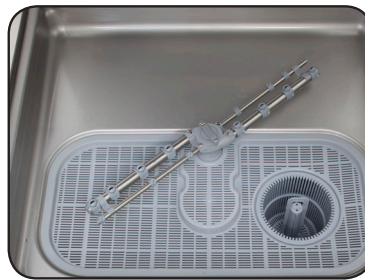

Model:  
T1515

Dishwasher Hood Type  
600 x 500mm basket

### General Information

The Prodis T1515 600 x 500mm dishwasher with automatic rinseaid and detergent injectors, fixed wash and rinse thermostats, and a selectable 90,120 or 180 second cycles and a continuous wash option.