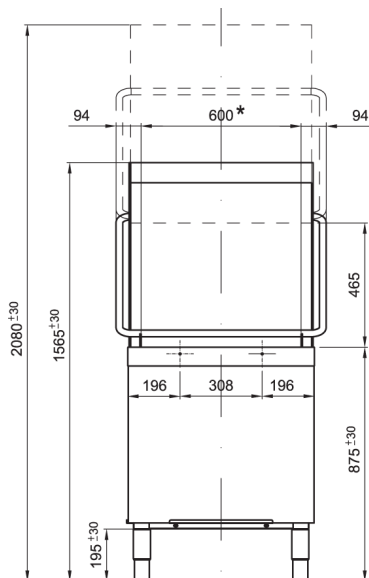

Technical Details

T 1515

Dimensions (w,d,h mm)	788 x 835 x 2080mm
Internal Clearance / Maximum Load Height	465mm
Stainless Steel Support Rack	Hinged
Cycle Programs	60"/120"/180"
Auto Start	Yes
Continuous Wash	Yes
Timed Peristaltic Rinseaid Pump	Yes
Timed Peristaltic Detergent Pump	Yes
Wash Arms	Parallel Stainless Steel
Primary Wash Pump Filter	Yes
Secondary Tank Filters	Yes
Wash Tank Capacity	30 Litres
Rinse Tank Capacity	6 Litres
Wash Pump Power	1500w
Wash Tank Power	2500w
Rinse Tank Power	8000w
Total Power Consumption	9500w
Standard Power Supply	400V 3N+T 50hz
Alternative Power Supply	No

Control	Electronic
Tank / Boiler Temperature Display	Yes
ECO Mode	Yes
Self Diagnostic Mode	Yes

Options

Drain Pump	Optional
Air Break Tank	Optional
Built In Water Softener	Optional*
Double Skinned Hood	Optional
Heat Recovery System	Optional

*Requires Air Break Tank

Prodis

Approvals

Available At

Document #