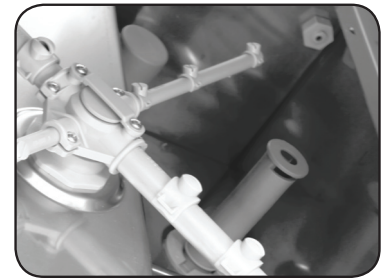

### General Information

The Prodis JET35E 350mm basket gravity drain glasswasher with automatic rinseaid injector, fixed wash and rinse thermostats and a 2 minute wash cycle.

### Key Features

- 2 minute wash cycle
- 13amp for easy installation
- Timed rinseaid pump
- Wash and rinse tank elements
- 60°C fixed wash tank thermostat
- 80°C fixed rinse tank thermostat
- Compact design
- Simple operation
- Adjustable feet
- Stainless steel wash pump filter